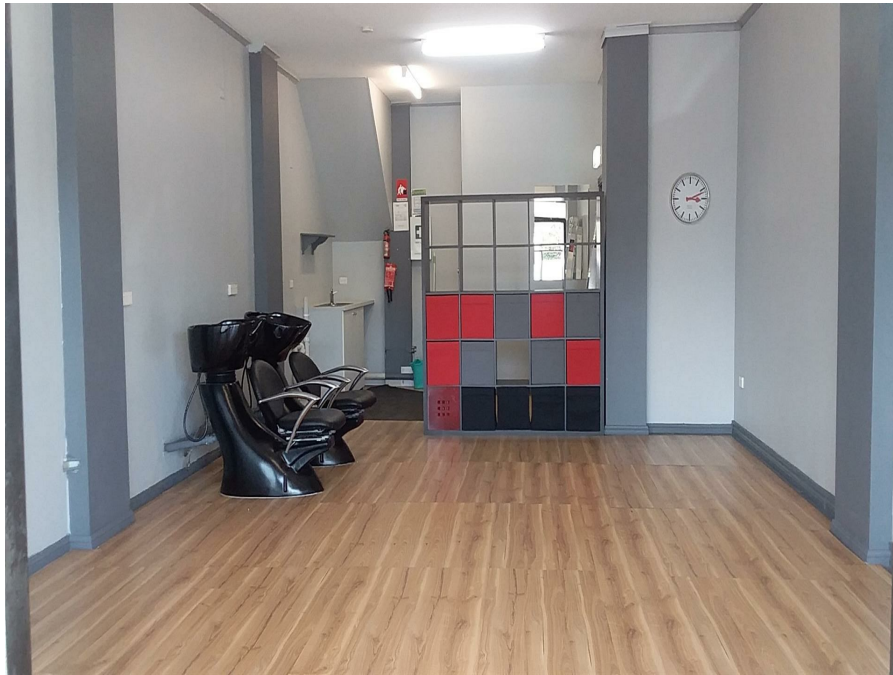

**Rosebery, NSW 2018, address available on request**

**Call Agent**

Commercial Shop, Medical/Consulting, Retail Shop

**Rosebery Main Road Exposure**

Set amongst other Quality shops is this former Hairdressers salon . Modern Decore & Tiled floors throughout .  
Call Albert 0419243509